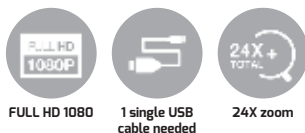

VC520 Pro2

FULL HD 1080P

1 single USB cable needed

24X zoom