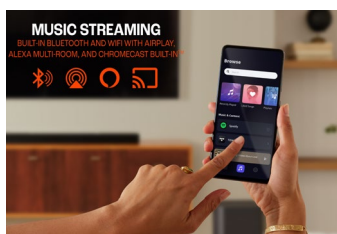

JBL BAR 1300

Positioning statement

JBL Bar 1300 is the ultimate 11.1.4-channel soundbar, delivering the best 3D cinematic experience with immersive audio that will blow you away. Featuring a 10" wireless subwoofer, detachable wireless surround speakers, six up-firing drivers and MultiBeam™, you get the most realistic height effects and 3D sound all around you. You can also use one or both of the detachable components anywhere as standalone Bluetooth speakers.

Lifestyle Images

Each image should be used to highlight the relevant feature

1

True Dolby Atmos®, DTS:X, and MultiBeam™ Surround Sound

2

Real surround sound with detachable surround speakers

3

Built-In Wi-Fi with AirPlay, Alexa Multi-Room Music and Chromecast built-in™