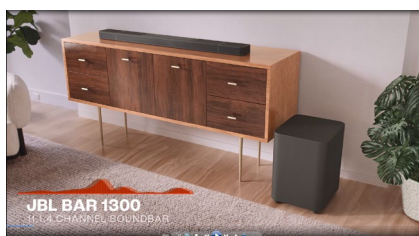

Video*

Lifestyle Product Video

*Translations and adaptations upon request