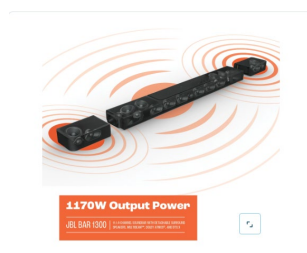

JBL BAR 1300

Positioning statement

JBL Bar 1300 is the ultimate 11.1.4-channel soundbar, delivering the best 3D cinematic experience with immersive audio that will blow you away. Featuring a 10" wireless subwoofer, detachable wireless surround speakers, six up-firing drivers and MultiBeam™, you get the most realistic height effects and 3D sound all around you. You can also use one or both of the detachable components anywhere as standalone Bluetooth speakers.

4

1170W output power

5

10" Wireless subwoofer

Product Feature Assets*

Skyway Tiles

Video*

Lifestyle Product Video