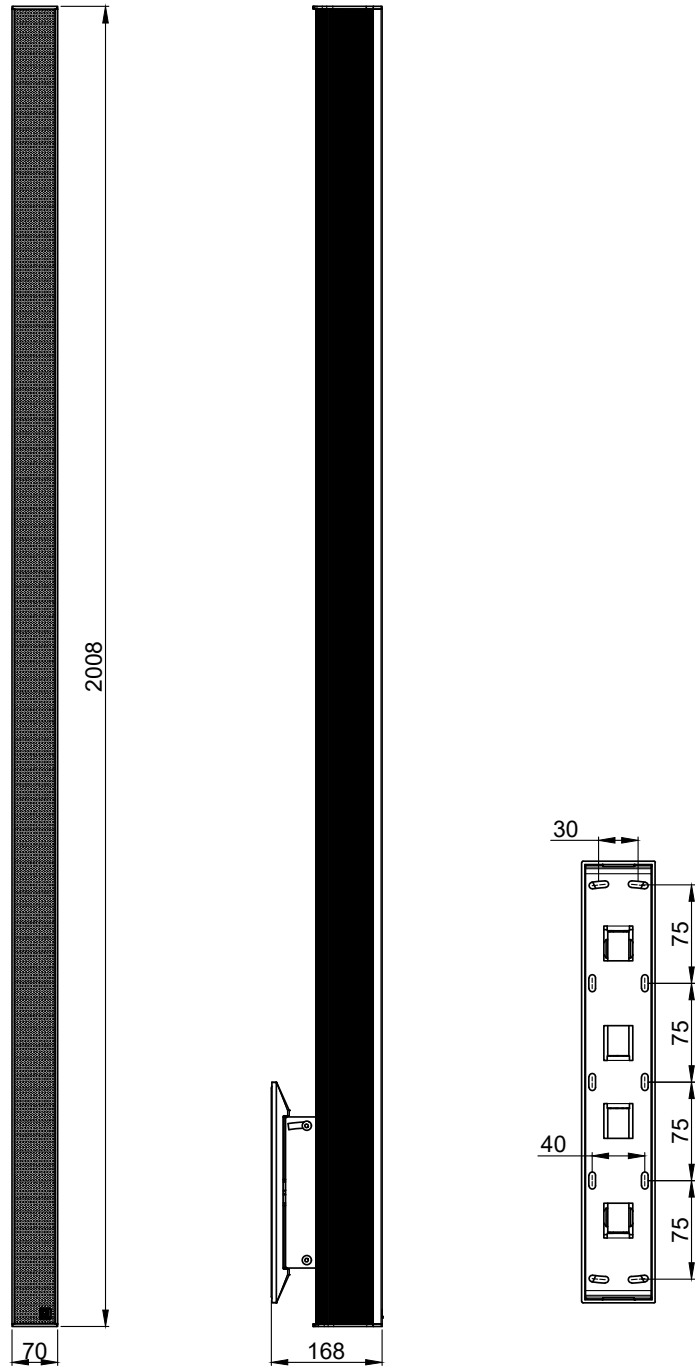

The KYRA24 design column speaker consists of 24 x 2" high-quality aluminum cone full-range drivers, delivering extraordinary clarity and detailed sound. The overall continuous power handling reaches 240 Watt and the beamwidth of 170° x 10° makes it the perfect match for acoustically difficult venues, reducing echo and microphone feedback which optimizes the speech intelligibility in reverberant venues.

Product Features:

Front finish		Steel grill
Construction		Aluminium with plastic side covers
Dimensions		70 x 2006 x 101 mm (W x H x D)
Colours		Black (KYRA24/B - RAL9005)
		White (KYRA24/W - RAL9003)
Accessories	Included	2-way Revolving mounting bracket
		1 x 3-pin Euro Terminal Block Input connectors

Variants:

- KYRA24/B - Black version
- KYRA24/W - White version

Acoustical data graphs:

Horizontal Polars:

Vertical Polars:

Sensitivity:

Beamwidth (-3dB):

Directivity index:

KYRA24

Product description:
DESIGN COLUMN SPEAKER 240W - 4 OHM

Weight:
6,5 kg

Outer dimensions:
(w x h x d)
70 x 2008 x 168

Unit height:
N/A