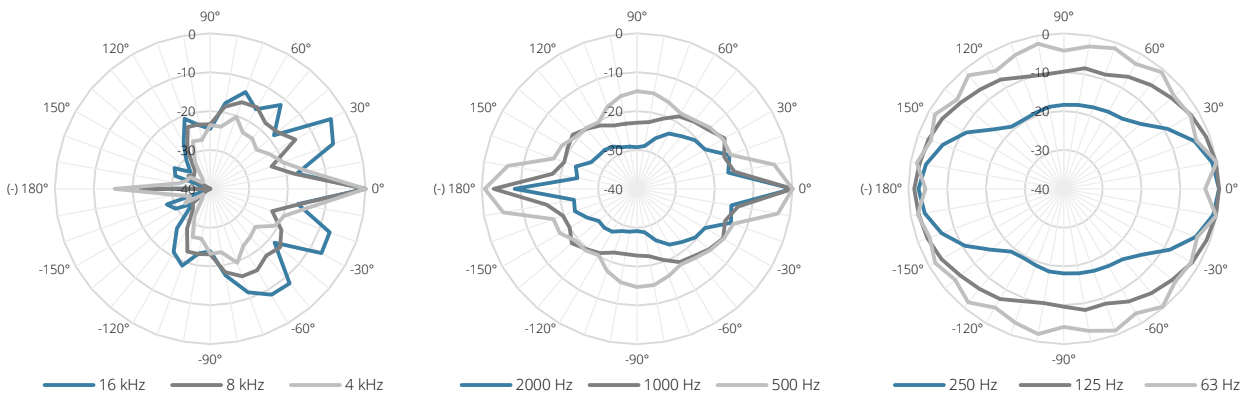

Impedance:

4 Ohm

System specifications:

Speaker type		Broadband column
Max. Power		480 W
RMS Power		240 W
Impedance		4 Ω
Sensitivity (1W/1m)		92 dB
Sound Pressure (Max. W/1m)		113 dB
Frequency	Range (-10 dB)	120 Hz - 20 kHz
	Response (\pm 3 dB)	150 Hz - 20 kHz
Drivers		24 x 2"
Ingress Protection rating		IP3x
Dispersion	Horizontal	260° (-6 dB average 100 Hz - 10 kHz)
	Vertical	30° (-6 dB average 100 Hz - 10 kHz)
Incline angle	Bottom	13°
	Left	42°
	Right	42°
Temperature	Operating	-20 - +50 °C

Variants:

- KYRA24/B - Black version
- KYRA24/W - White version

Acoustical data graphs:

Horizontal Polars:

Vertical Polars:

Sensitivity:

Beamwidth (-3dB):

Directivity index:

KYRA24

Product description:
DESIGN COLUMN SPEAKER 240W - 4 OHM

Weight:
6,5 kg

Outer dimensions:
(w x h x d)
70 x 2008 x 168

Unit height:
N/A