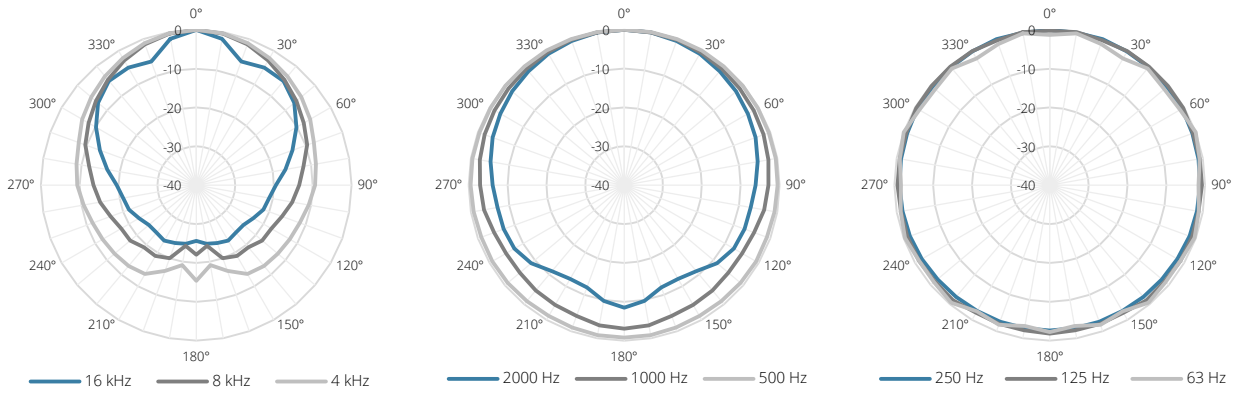

The KYRA24 design column speaker consists of 24 x 2" high-quality aluminum cone full-range drivers, delivering extraordinary clarity and detailed sound. The overall continuous power handling reaches 240 Watt and the beamwidth of 170° x 10° makes it the perfect match for acoustically difficult venues, reducing echo and microphone feedback which optimizes the speech intelligibility in reverberant venues.

Impedance:

4 Ohm

System specifications:

Speaker type		Broadband column
Max. Power		480 W
RMS Power		240 W
Impedance		4 Ω
Sensitivity (1W/1m)		92 dB
Sound Pressure (Max. W/1m)		113 dB
Frequency	Range (-10 dB)	120 Hz - 20 kHz
	Response (\pm 3 dB)	150 Hz - 20 kHz
Drivers		24 x 2"
Ingress Protection rating		IP3x
Dispersion	Horizontal	260° (-6 dB average 100 Hz - 10 kHz)
	Vertical	30° (-6 dB average 100 Hz - 10 kHz)
Incline angle	Bottom	13°
	Left	42°
	Right	42°
Temperature	Operating	-20 - +50 °C

Product Features:

Front finish		Steel grill
Construction		Aluminium with plastic side covers
Dimensions		70 x 2006 x 101 mm (W x H x D)
Colours		Black (KYRA24/B - RAL9005)
		White (KYRA24/W - RAL9003)
Accessories	Included	2-way Revolving mounting bracket
		1 x 3-pin Euro Terminal Block Input connectors

Variants:

- KYRA24/B - Black version
- KYRA24/W - White version

Acoustical data graphs:

Horizontal Polars:

Vertical Polars:

Sensitivity:

Beamwidth (-3dB):

Directivity index: