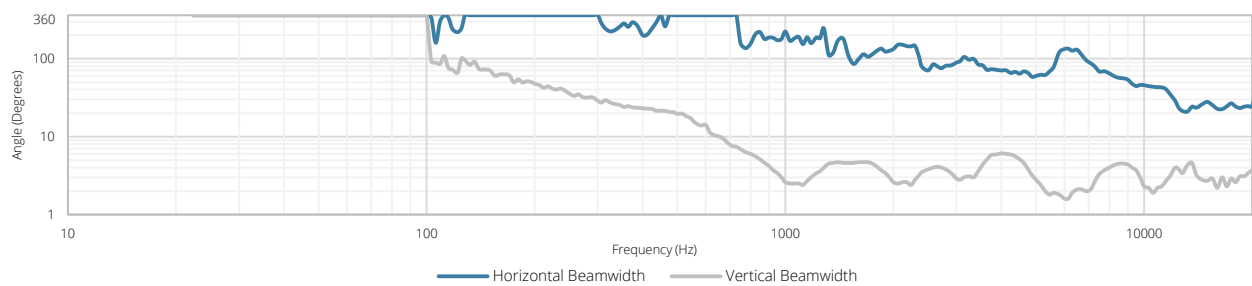

Variants:

- KYRA24/B - Black version
- KYRA24/W - White version

Acoustical data graphs:

Horizontal Polars:

Vertical Polars:

Sensitivity:

Beamwidth (-3dB):

Directivity index:

KYRA24

Product description:
DESIGN COLUMN SPEAKER 240W - 4 OHM

Weight:
6,5 kg

Outer dimensions:
(w x h x d)
70 x 2008 x 168

Unit height:
N/A