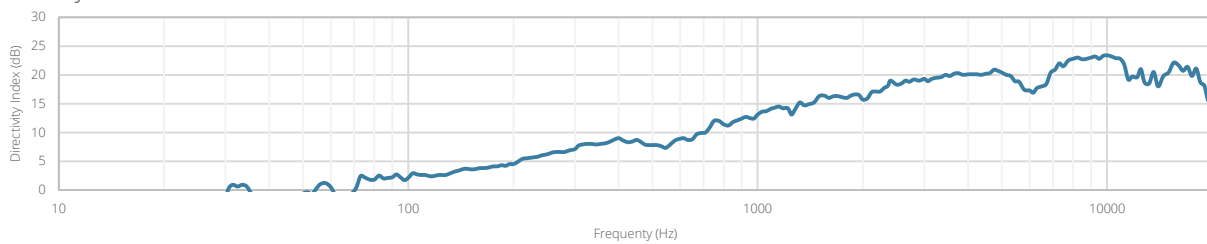

Variants:

- KYRA24/B - Black version
- KYRA24/W - White version

Acoustical data graphs:

Horizontal Polars:

Vertical Polars:

Sensitivity:

Beamwidth (-3dB):

Directivity index:

KYRA24

Product description:
DESIGN COLUMN SPEAKER 240W - 4 OHM

Weight:
6,5 kg

Outer dimensions:
(w x h x d)
70 x 2008 x 168

Unit height:
N/A