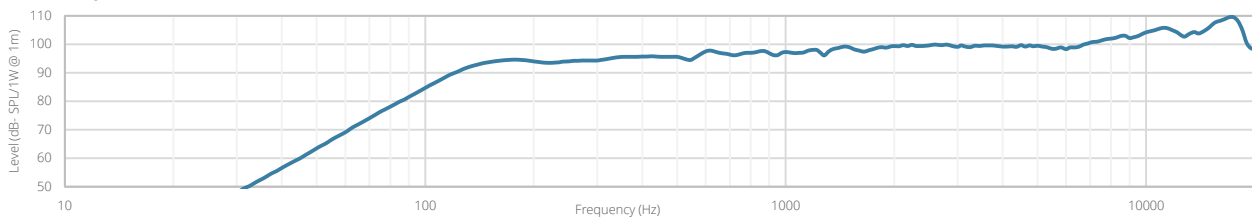

Variants:

- KYRA24/B - Black version
- KYRA24/W - White version

Acoustical data graphs:

Horizontal Polars:

Vertical Polars:

Sensitivity:

Beamwidth (-3dB):

Directivity index:

KYRA24

Product description:
DESIGN COLUMN SPEAKER 240W - 4 OHM

Weight:
6,5 kg

Outer dimensions:
(w x h x d)
70 x 2008 x 168

Unit height:
N/A