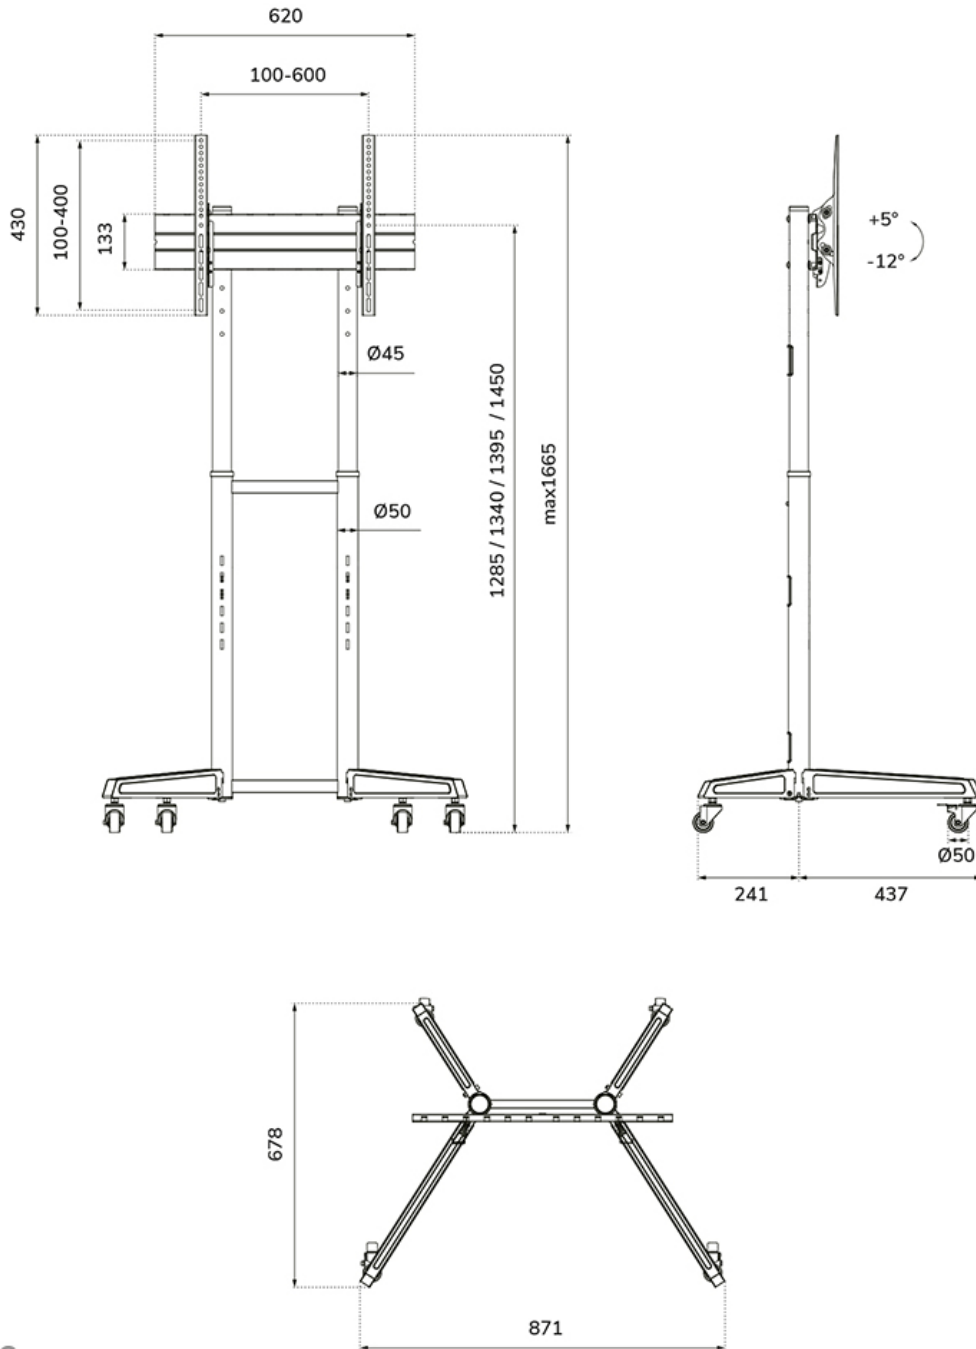

Height adjustment	128,5-145 cm
Tilt (degrees)	+5°, -12°
Height	166,5 cm
Width	87,1 cm
Depth	67,8 cm
Adjustment type	Manual

INFORMATION

Color	Black
Main material	Steel
Warranty	5 year

*Please note: The inch sizes stated are just an indication, combined with the weight and VESA sizes. The maximum weight and VESA size are absolute restrictions for the products and should not be exceeded.

Neomounts FL50-540BL1 TV trolley - 37-70" - max 50 kg - manual h 128,5-145 cm - VESA 100x100-600x400 - black

The Neomounts FL50-540BL1 is a mobile floor stand for flat screens up to 70" with a maximum weight capacity of 50 kg. The floor stand has four height settings and a tilt option (17°) to create the optimum viewing angle.

The trolley features four solid castor wheels -of which two with brake- that allow you to use the floor stand wherever you like. A clever cable management system conceals and routes cables from mount to flat screen.

The FL50-540BL1 is compactly packed for optimized transportation and storage.

Part of

[Click here](#)

FL50-540BL1

NEOMOUNTS FL50-540BL1 TV TROLLEY 37-70"

Neomounts