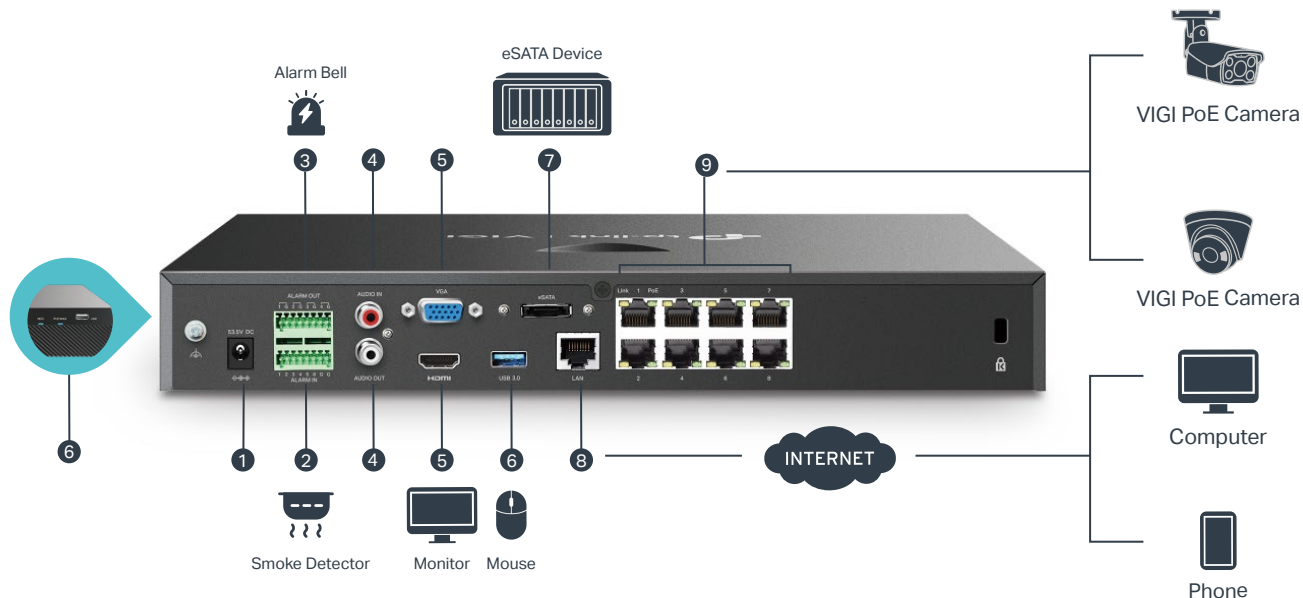

VIGI Surveillance Solution

The VIGI network video recorder coordinates with camera systems to help you view, store, and play back videos.

Highlight

8-Channel Live View

Display each surveilled zone in real-time on a single interface for comprehensive control.

8x PoE+ Ports for Easier Camera Deployment

Easily connect and power your PoE camera with one RJ45 cable transmitting both data and power.

4K HDMI Output

Show more details with up to 8MP resolution for one channel and 32MP decoding capacity in total for all channels.

Free Remote Management

Take full control over your security anytime and anywhere on the VIGI app or PC client.

Practical Playback

Find the target footage easily by date, event types, and tags. Replay with variable playback speeds to quickly review footage.

Non-Stop Recording

Stores up to 32 TB of footage from connected cameras to secure your data for quick and convenient access.**

Network Topology

1. Power Supply
2. 6× Alarm IN Ports to Connect External Sensors
3. 4× Alarm OUT Ports to Connect Alarm Devices
4. AUDIO IN and AUDIO OUT for Two-Way Audio
5. HDMI and VGA for Video Independent Output
6. 1× USB 3.0 Port (Rear) and 1× USB 2.0 Port (Front) for Mouse and Keyboard Connections
7. 1× eSATA Port to Connect an External Storage Device**
8. 1× 10/100/1000 Mbps LAN Port for Ethernet Connection
9. 8× PoE+ Ports to Connect and Power Your Cameras