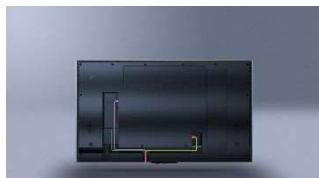

Anti-glare display presents a stunning visual effect

DS60P series offers up to 500-nit brightness and reliable anti-glare panels with excellent visibility 24/7.

Ultra-thin symmetrical design

Slim and symmetrical design of the DS60P series significantly simplifies the wall mounting for displays. Ultra-narrow quadrilateral design supports horizontal and vertical placement.