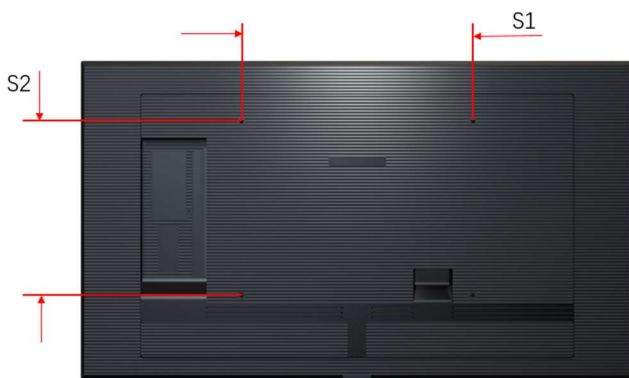

TECHNICAL DRAWINGS

43" Display