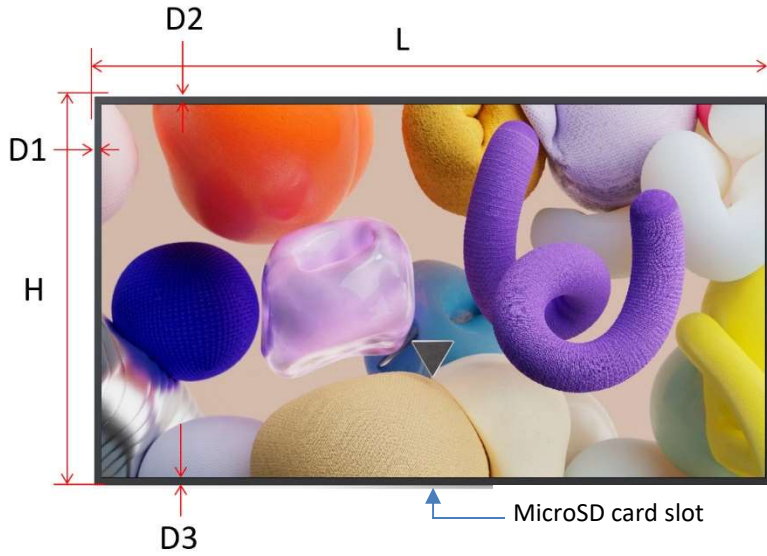

ACCESSORIES

| | |
|---------------------|-----|
| Remote Control Unit | Yes |
| Micro SD Card | No |

MISCELLANEOUS

| | |
|-------------------------|----------------------|
| Dimensions (W x H x D) | 967.4mm*555.9mm*40mm |
| Net Weight | 9.1KG |
| Warranty, Parts & Labor | 2 years |

TECHNICAL DRAWINGS

43" Display

| | L | H | D1/D2 | D3 | W1 | W2 | S1 | S2 |
|--------------|---------|---------|-------|--------|--------|------|-------|-------|
| MOKA DS60P43 | 967.4mm | 555.9mm | 8.7mm | 11.5mm | 25.3mm | 40mm | 400mm | 300mm |