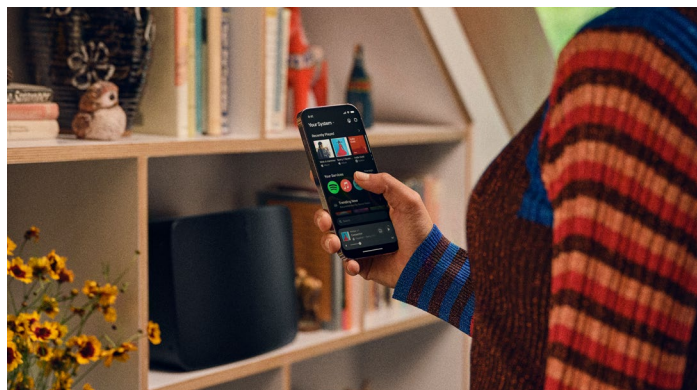

## Create a custom whole-home system with high-fidelity sound and low-key aesthetics

Sonos architectural speakers bring premium sound to every part of your home, indoors and outside. Designed and tuned in collaboration with Sonance, these speakers offer powerful sound with discreet installation. Combine Sonos in-ceiling, in-wall, and surface mount speakers with smart home systems for the ultimate in whole-home sound with wireless control.

## Sonos app: Curation and control

Pairing your Outdoor Speakers with Sonos Amp also gives you access to the Sonos app, which brings all your content and controls together in one place. Play music and manage your Sonos system from any room; control everything with voice commands using Sonos Voice Control and Amazon Alexa.