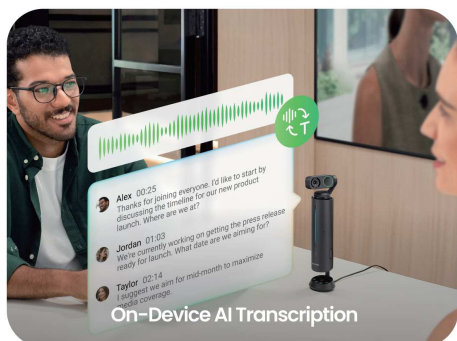

Insta360 Wave FOR BUSINESS

Professional AI Conference Speakerphone

16ft Voice Pickup

3D 8-Mic Array

300+ Environmental Noises
AI 3A Processing

Open API Access

One-Tap Recording with Simple Interface

AI Meeting Summary and Q&A

Full Duplex Audio Technology

On-Device AI Transcription

Multi-Wave Chaining

Wave + Connect

In the Box

1x
Insta360 Wave

1x
Table Mount

1x
1.5m USB-C Cable