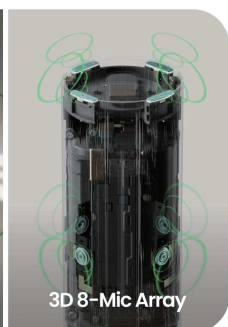

Insta360 Wave FOR BUSINESS

Professional AI Conference Speakerphone