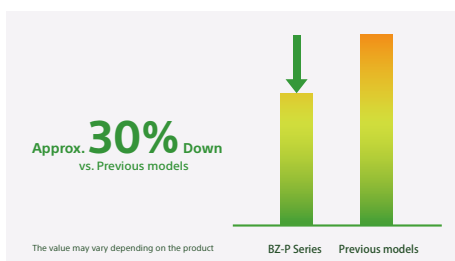

Lower power consumption

Thanks to an efficient new optical system and intelligent backlight control that works with the XR Processor's AI scene recognition, power consumption is reduction of approx 30% compared to previous models.