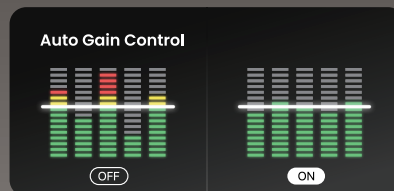

Insta360 Mic Pro

SONORA
PROFESSIONAL
SERVICES INTÉGRATION
AUDIOVISUELLE

Advanced Wireless Microphone