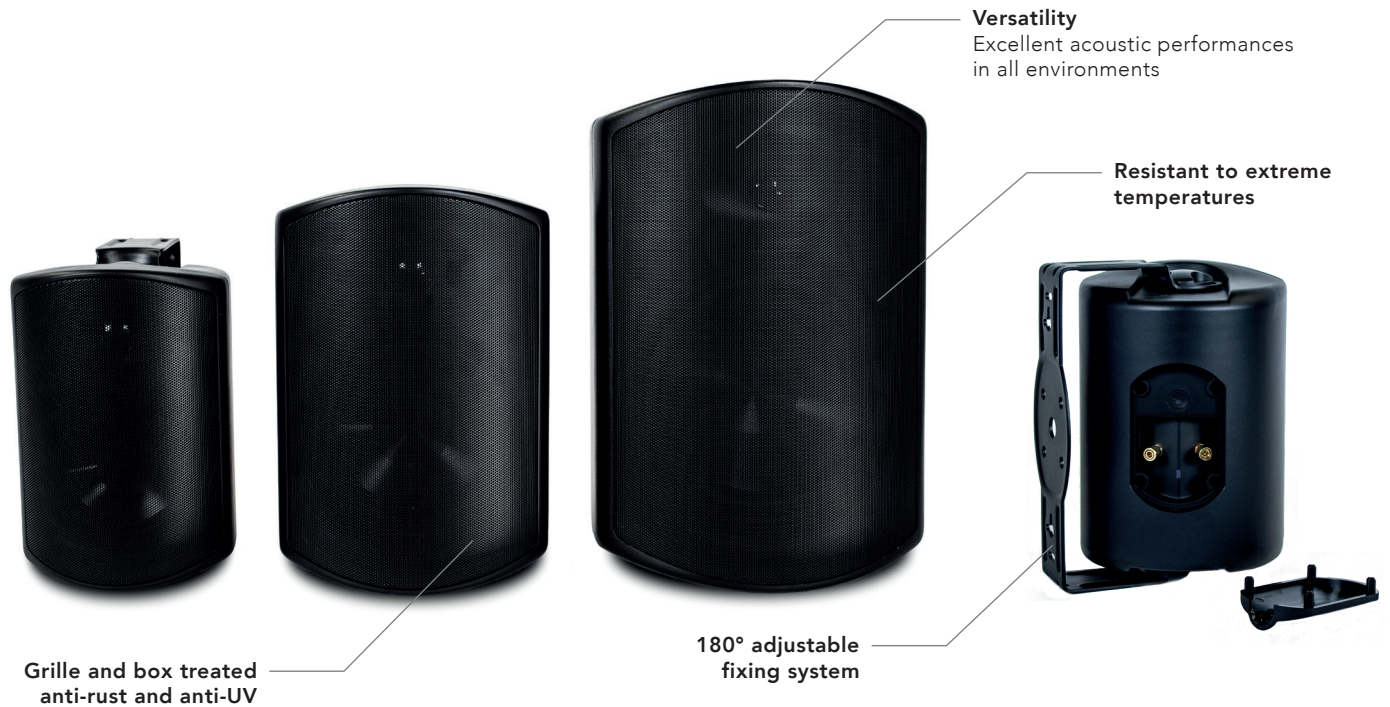

OUTDOOR SPEAKERS RANGE

elipson
ARCHITECT

SPECIFICATIONS

RAIN 4

Type	2-way outdoor speaker
Max power	80W
Loudspeakers	Tweeter : 1" Mid-bass : 4"
Frequency response	100Hz - 20KHz
Sensitivity	87 dB/1W/1m
Impedance	8 Ohms
Crossover frequency	3250 Hz
IP code	IPX4
Min. temperature	-25°C
Max. temperature	+70°C (25% humidity)
Humidity resistance	+40°C under 95%
Treatments	Anti-rust, anti-UV
Dimensions	W154 x H230 x D145 mm

RAIN 6

Type	2-way outdoor speaker
Max power	120W
Loudspeakers	Tweeter : 1" Mid-bass : 6.5"
Frequency response	80Hz - 20KHz
Sensitivity	89 dB/1W/1m
Impedance	8 Ohms
Crossover frequency	3000 Hz
IP code	IPX4
Min. temperature	-25°C
Max. temperature	+70°C (25% humidity)
Humidity resistance	+40°C under 95%
Treatments	Anti-rust, anti-UV
Dimensions	W195 x H285 x D183 mm